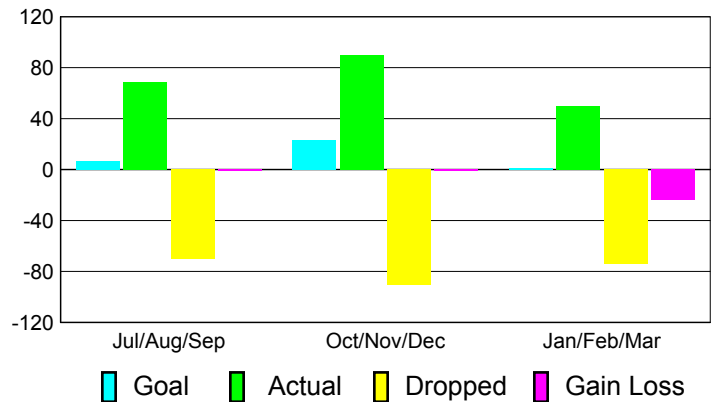

### YTD Status Quo Clubs 2010-2011

Status Quo Clubs Compared to Status Quo Members

## MEMBERSHIP

**Membership Results  
2010-2011**

**Membership  
2009-2010**

Month	Net Memb Goal	Actual New Memb	Actual Dropped Memb	Gain/Loss of Memb	Gain/Loss of Memb
Jul/Aug/Sep	7	69	-70	-1	2
Oct/Nov/Dec	23	90	-91	-1	42
Jan/Feb/Mar	1	50	-74	-24	-12
<b>Totals</b>	<b>31</b>	<b>209</b>	<b>-235</b>	<b>-26</b>	<b>32</b>

### Membership Results 2010-2011

Goal, New, Dropped, Gain/Loss

### Comparison of Membership Gain/Loss

Current Year Compared to the Previous Year