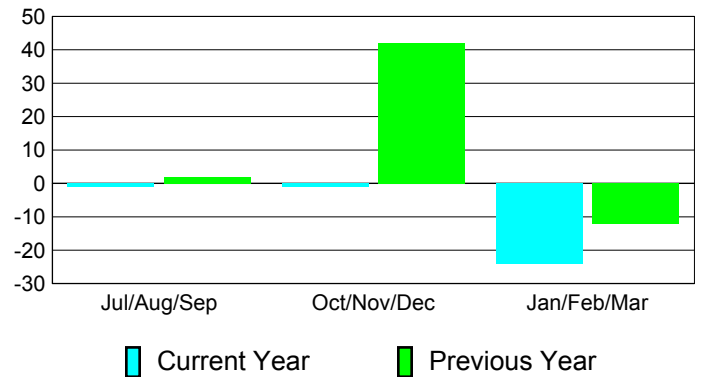

Gender Comparison 2010-2011

Jul/Aug/Sep

Oct/Nov/Dec

Jan/Feb/Mar

Male

Female