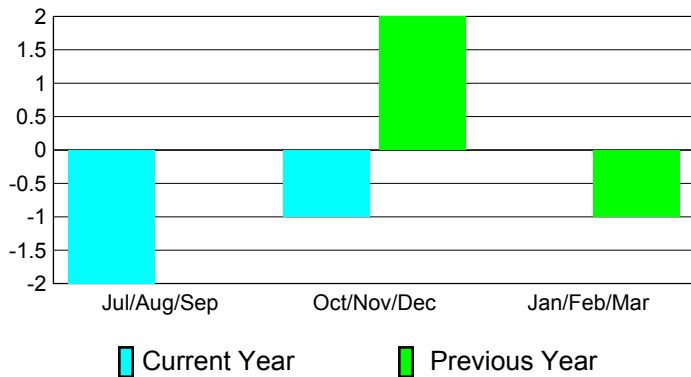

2010-2011 GMT Reports for District (or Undistricted) **District 201N5 AUSTRALIA**

GMT: **JOHN ROWLAND MC ATEE** Location: **AUSTRALIA**

GMT CA: **7**

CLUBS

**Club Results
2010-2011**

**Clubs
2009-2010**

Month	New Club Goal	Actual New Clubs	Actual Dropped Clubs	Gain/Loss of Clubs	Gain/Loss of Clubs
Jul/Aug/Sep	0	0	-2	-2	0
Oct/Nov/Dec	1	0	-1	-1	2
Jan/Feb/Mar	0	0	0	0	-1
Totals	1	0	-3	-3	1

Club Results 2010-2011

Goal, New, Dropped, Gain/Loss

Comparison of Club Gain/Loss

Current Year Compared to the Previous Year

YTD Status Quo Clubs 2010-2011

Status Quo Clubs Compared to Status Quo Members

MEMBERSHIP

**Membership Results
2010-2011**

**Membership
2009-2010**

Month	Net Memb Goal	Actual New Memb	Actual Dropped Memb	Gain/Loss of Memb	Gain/Loss of Memb
Jul/Aug/Sep	7	69	-70	-1	2
Oct/Nov/Dec	23	90	-91	-1	42
Jan/Feb/Mar	1	50	-74	-24	-12
Totals	31	209	-235	-26	32

Membership Results 2010-2011

Goal, New, Dropped, Gain/Loss

Comparison of Membership Gain/Loss

Current Year Compared to the Previous Year

Gender Comparison 2010-2011

Jul/Aug/Sep

Oct/Nov/Dec

Jan/Feb/Mar

Male

Female