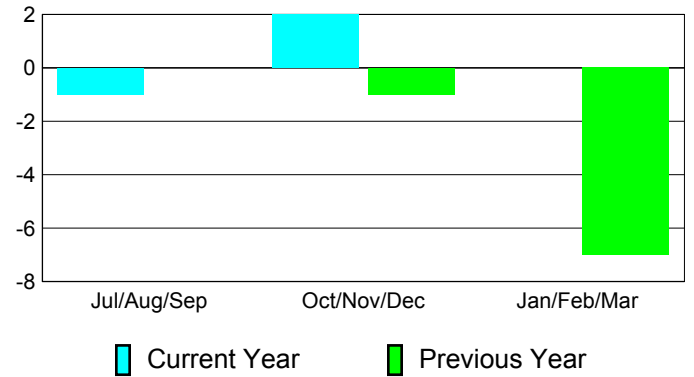

Gender Comparison 2010-2011

Jul/Aug/Sep

Oct/Nov/Dec

Jan/Feb/Mar

Male

Female