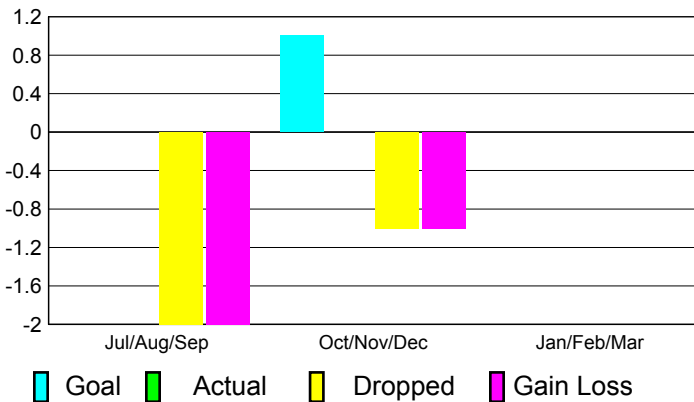

## CLUBS

**Club Results  
2010-2011**

**Clubs  
2009-2010**

Month	New Club Goal	Actual New Clubs	Actual Dropped Clubs	Gain/Loss of Clubs	Gain/Loss of Clubs
Jul/Aug/Sep	0	0	-2	-2	0
Oct/Nov/Dec	1	0	-1	-1	2
Jan/Feb/Mar	0	0	0	0	-1
<b>Totals</b>	<b>1</b>	<b>0</b>	<b>-3</b>	<b>-3</b>	<b>1</b>

### Club Results 2010-2011

Goal, New, Dropped, Gain/Loss

### Comparison of Club Gain/Loss

Current Year Compared to the Previous Year