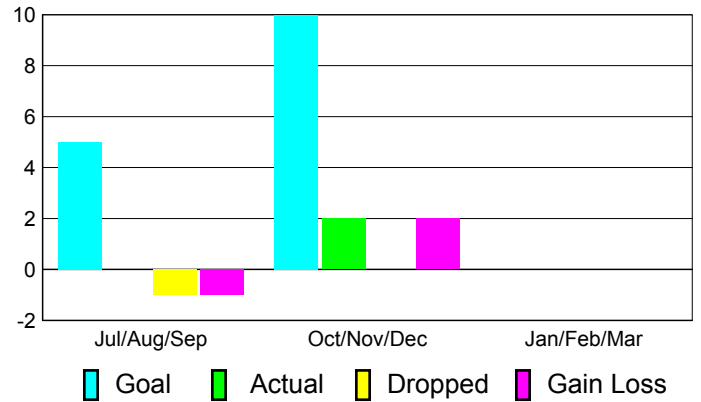

### YTD Status Quo Clubs 2010-2011

Status Quo Clubs Compared to Status Quo Members

## MEMBERSHIP

**Membership Results  
2010-2011**

**Membership  
2009-2010**

Month	Net Memb Goal	Actual New Memb	Actual Dropped Memb	Gain/Loss of Memb	Gain/Loss of Memb
Jul/Aug/Sep	5	0	-1	-1	0
Oct/Nov/Dec	10	2	0	2	-1
Jan/Feb/Mar	0	0	0	0	-7
<b>Totals</b>	<b>15</b>	<b>2</b>	<b>-1</b>	<b>1</b>	<b>-8</b>

### Membership Results 2010-2011

Goal, New, Dropped, Gain/Loss